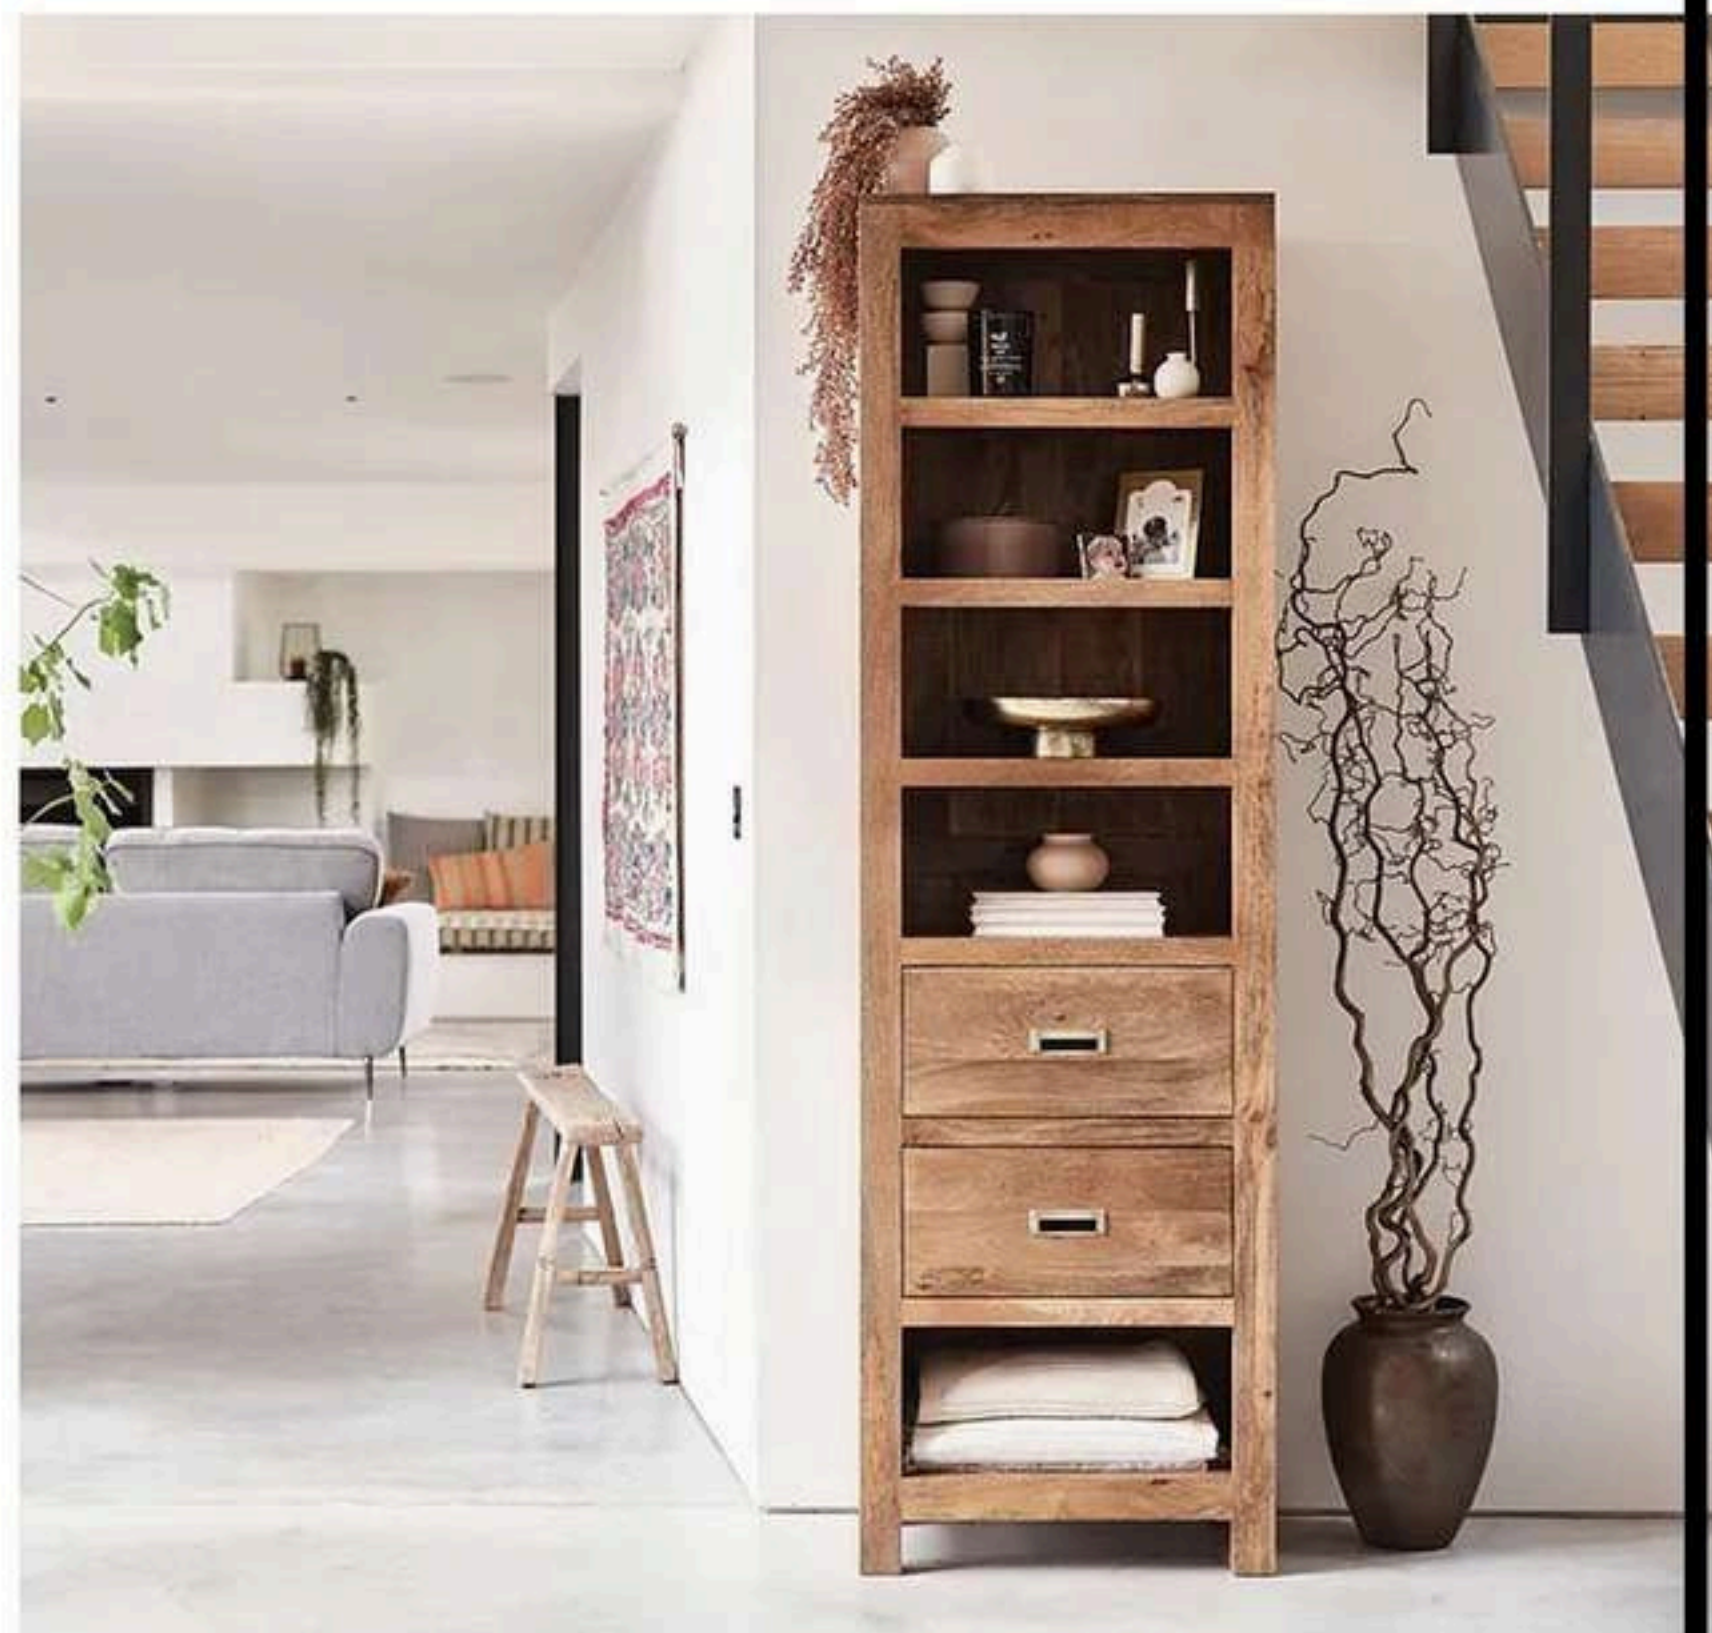

WE make
empty houses
FEEL LIKE HOMES
TO POTENTIAL BUYERS

Why staging ?

The majority of buyers are not able to visualize the layout of the space.

So, while the finishes might look great, they can't understand how they would use the space. That is where we come in!

We bring in furniture, that help buyers connect emotionally with the home, as well as be able to visualize how they would live in the home.

Sell quicker & for more

Staging will help your listings sell quicker and for a higher sales price.

Your home doesn't have to sit on the market while you do price drop after price drop. Staging will help your listings sell quicker and for a higher sales price than if you didn't stage.

Stand Out

Staging will help you stand out from the competition.

Grab buyers' attention from the start with listing photos that include beautiful staging. Trust us - you will stand out from competing listings already! And once they see the home in person with all of the inviting and pretty furnishings, they will feel at home and be able imagine themselves in the home.