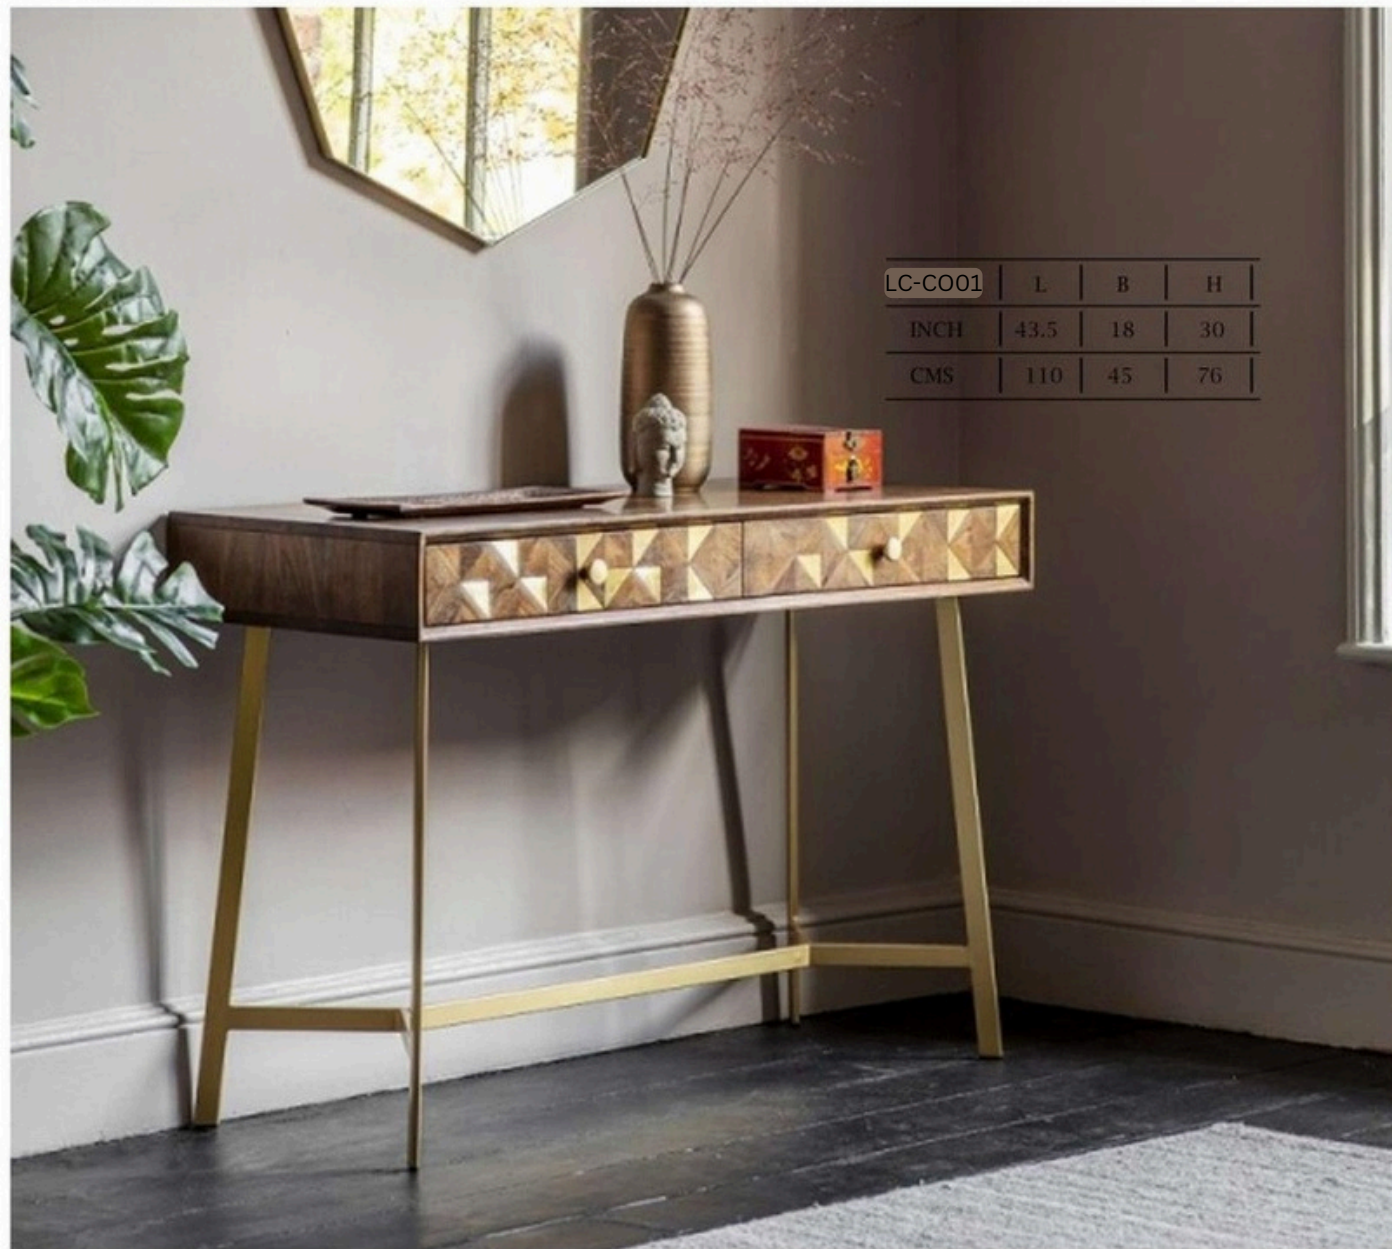

LC-BE01	L	B	H
INCH	71	16	18
CMS	180	40.5	46

LC-BE02	L	B	H
INCH	46	16	18
CMS	117	40.5	46

LC-BE03	L	B	H
INCH	68	17	20
CMS	173	43	50

LC-BE04	L	B	H
INCH	59	16	18
CMS	150	40.5	46

Console Table Collection

You can now have the beauty of your living or working space scale new heights of splendour with the help of some of the most sophisticated grandiose items that you could procure from Just Wood. In fact, with these exquisite pieces of furniture, you rest assured of high utility and long-lasting appeal!