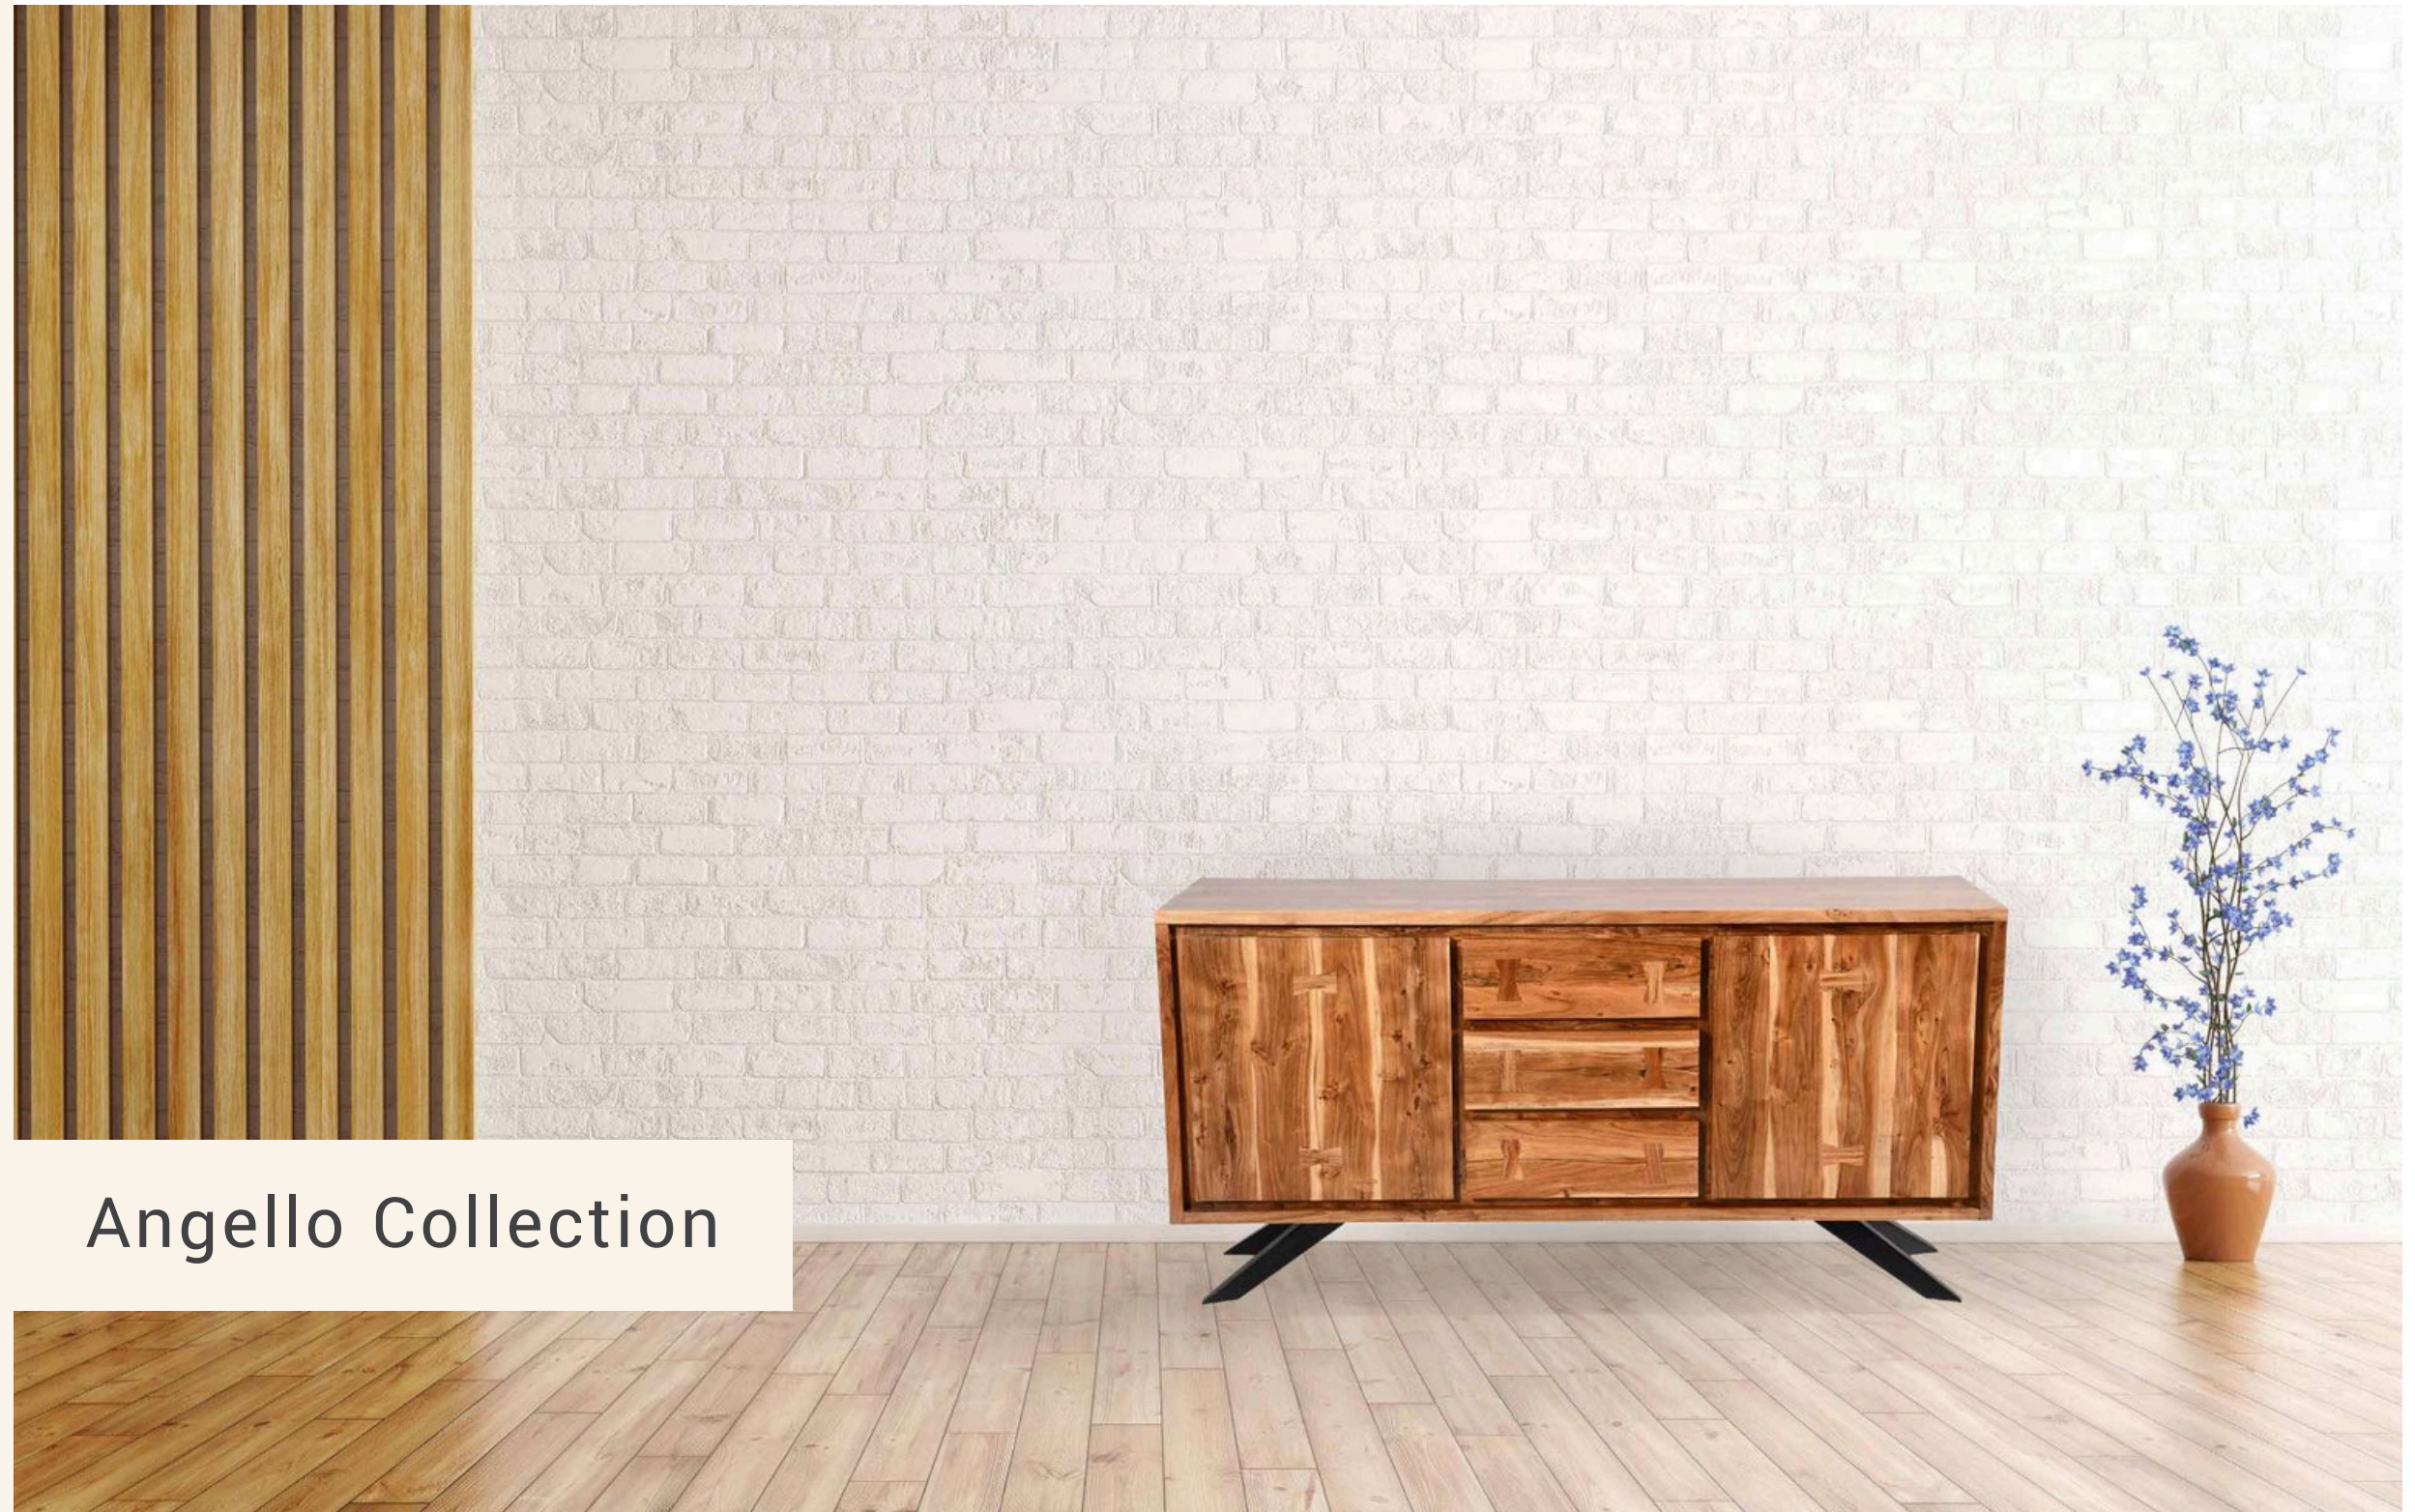

Skrillex Collection

Coffee Table

1122	L	B	H
Inch	41.53	22.04	18.11
Cm	105.5	56	46

Television Cabinet

1121	L	B	H
Inch	71.06	15.55	21.06
Cm	180.5	39.5	53.5

Angello Collection

Television Cabinet

1222	L	B	H
Inch	59.1	19.7	33.9
Cm	150	50	86